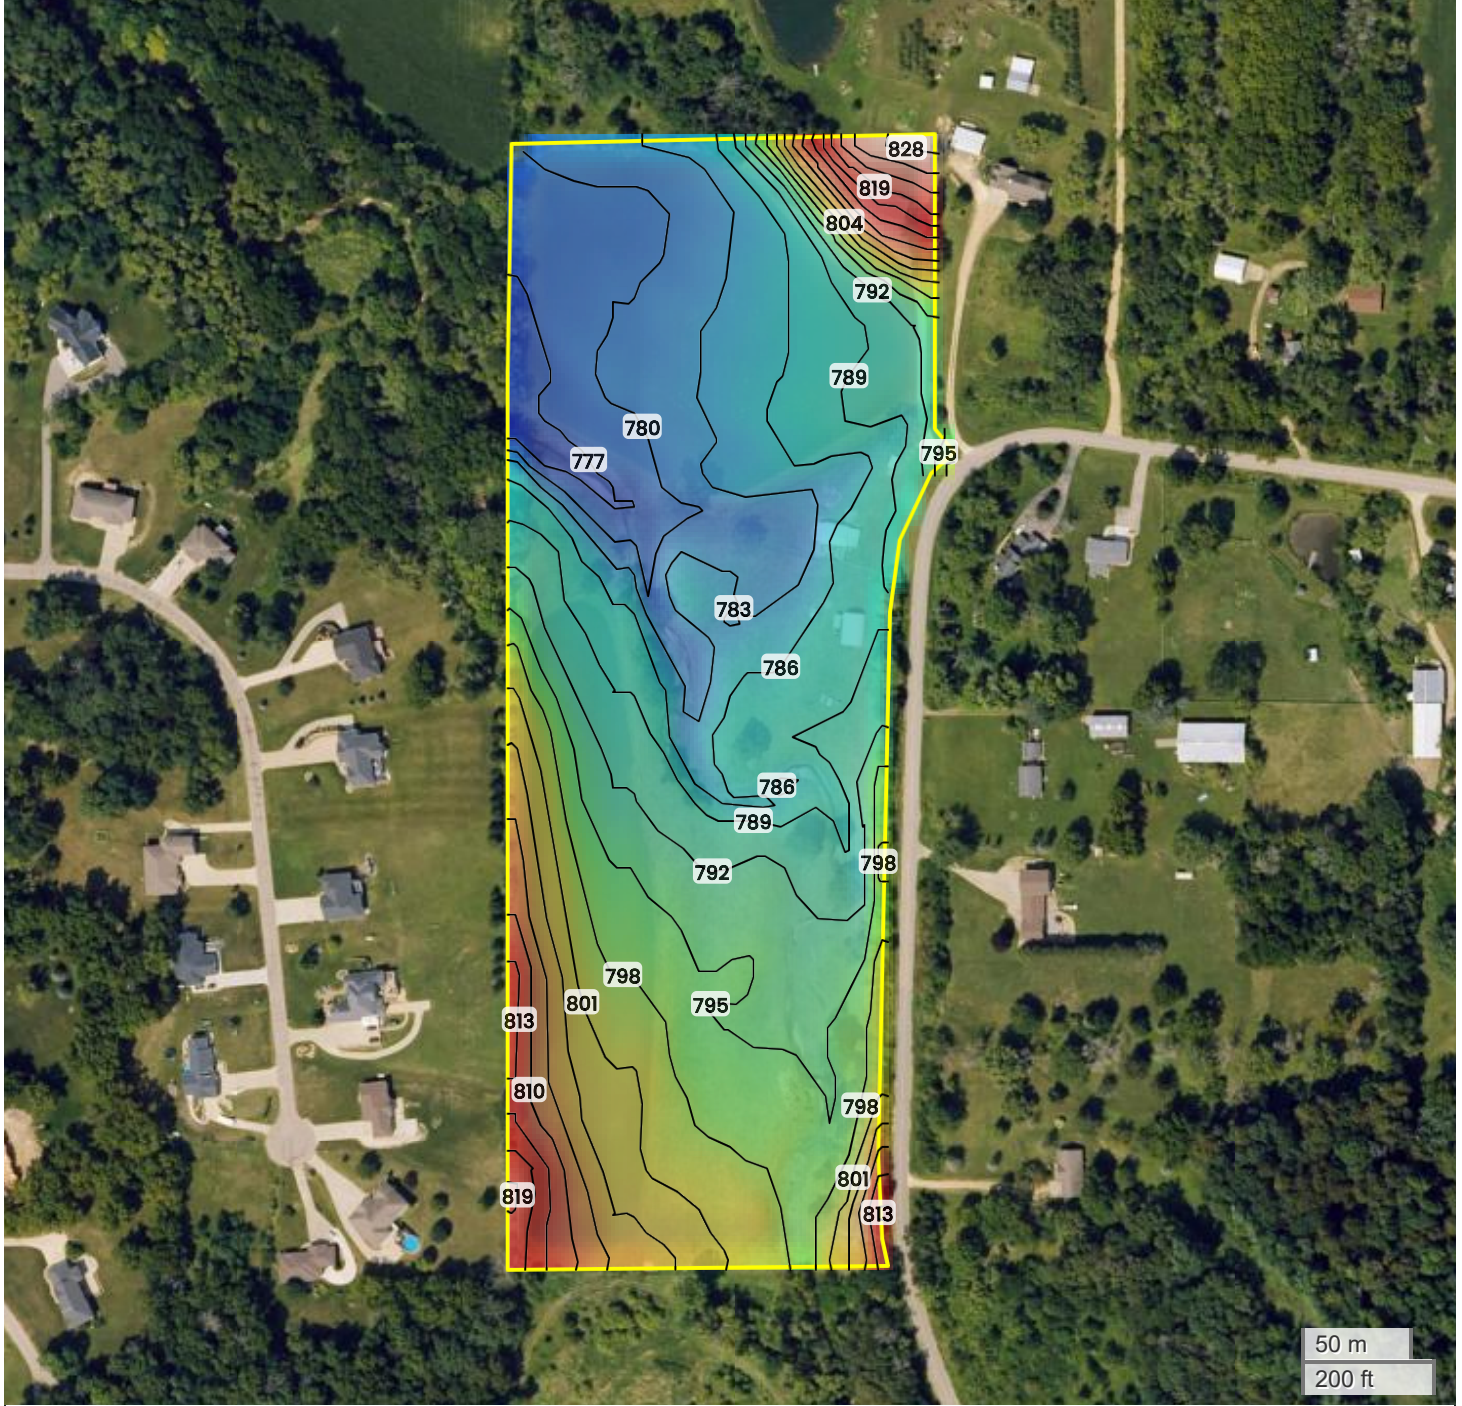

8311 HIDDEN VALLEY ROAD, DUBUQUE, IA (22.41 AC TOTAL, 9.20 AC TILLABLE)

# TOPOGRAPHY

777 ft

828 ft

Center: 42.417130, -90.678434

**24-88N-2E**

**Table Mound Township**

**Dubuque County, IA**

Source: USGS 10m DEM

Interval(ft): 3

Max: 828.0 ft

Min: 777.0 ft

Range: 51.0 ft

Average: 802.5 ft

FarmWorth, LLC makes no warranties, express or implied, regarding the accuracy of any information provided through FarmWorth.com. User is solely responsible for independently verifying all information prior to use and waives any claims against FarmWorth, LLC arising from inaccuracies in such information.